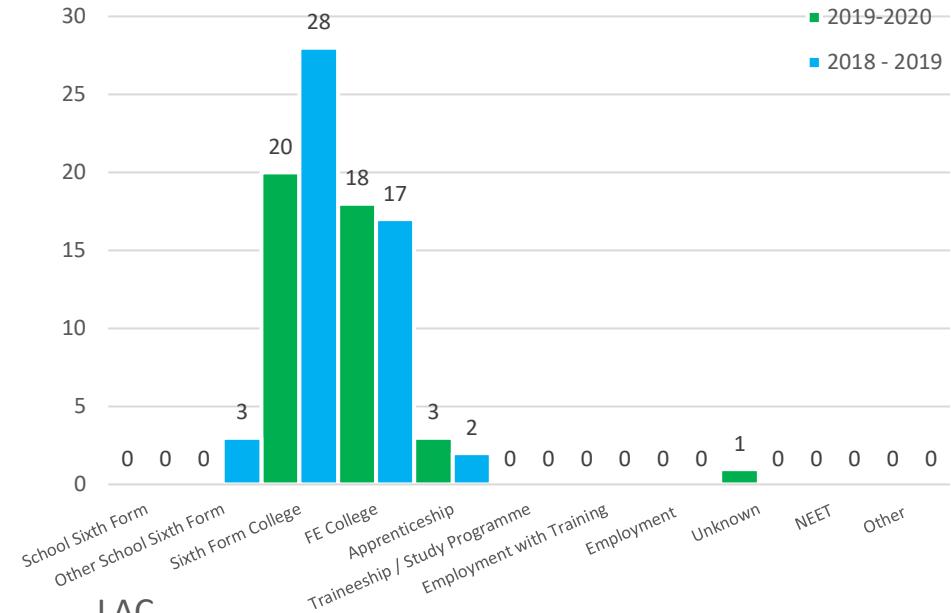

Pupil Premium