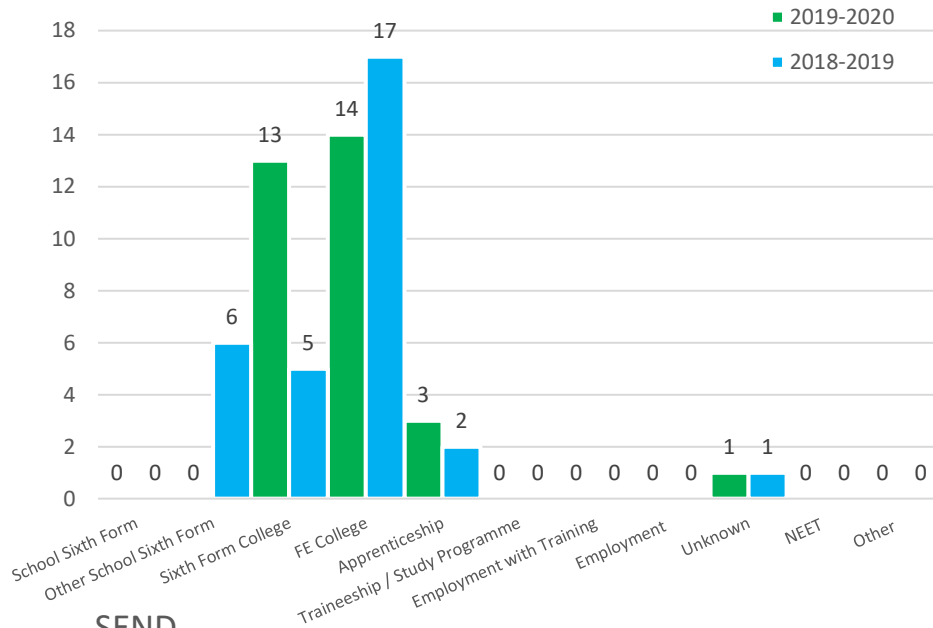

DESTINATION

FSM